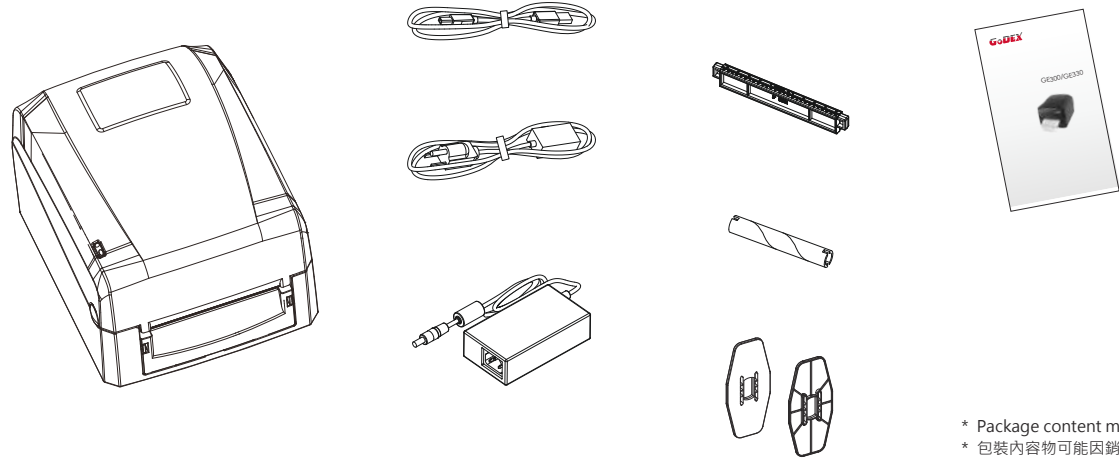

1

GE300/GE330

* Package content may vary per region.
* 包裝內容物可能因銷售地區不同而有所差異
* 限用物質含有情況請參考下頁網址

2

3

4

5

Please scan the QR Code to get the latest manual and software, or visit GoDEX website to download.

請掃描QR Code 或造訪科誠官方網站，取得最新的手冊、軟體及相關資訊。

English

https://www.godexintl.com/product/GE300_GE330?locale=en

繁體中文

https://www.godexintl.com/product/GE300_GE330?locale=zh_TW

Barcodes Made Easy

www.godexintl.com

Godex International