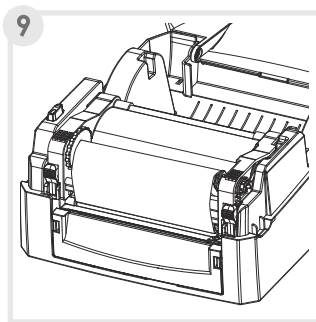

1

GE300/GE330

* Package content may vary per region.
* 包裝內容物可能因銷售地區不同而有所差異
* 限用物質含有情況請參考下頁網址

2

3

4

5

Please scan the QR Code to get the latest manual and software, or visit GoDEX website to download.